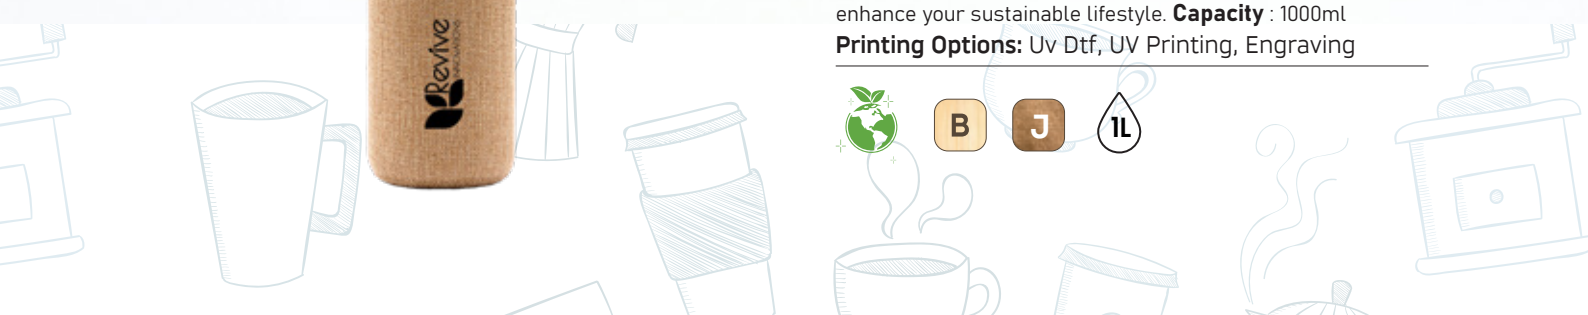

Quirx -11469

Glass Bottle With Eco Sleeve & Bamboo Lid

Our elegantly designed Glass Bottle with Jute Sleeve and Bamboo Lid, a perfect blend of aesthetics and functionality to enhance your sustainable lifestyle. **Capacity** : 1000ml

Printing Options: Uv Dtf, UV Printing, Engraving