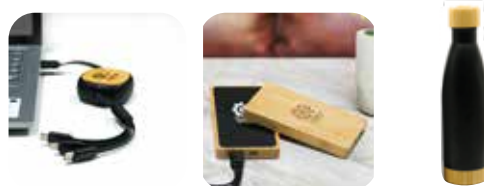

GS-40

Enhance your promotional gift sets with the inclusion of cushioned gift boxes.

Product Includes : Bamboo Powerbank Lightup Logo(11441), Bamboo Charging Cable(11430) Insulated Bottle With Bamboo Lid And Base(11456)

Giftbox-11500: Dimension : 253x297 mm