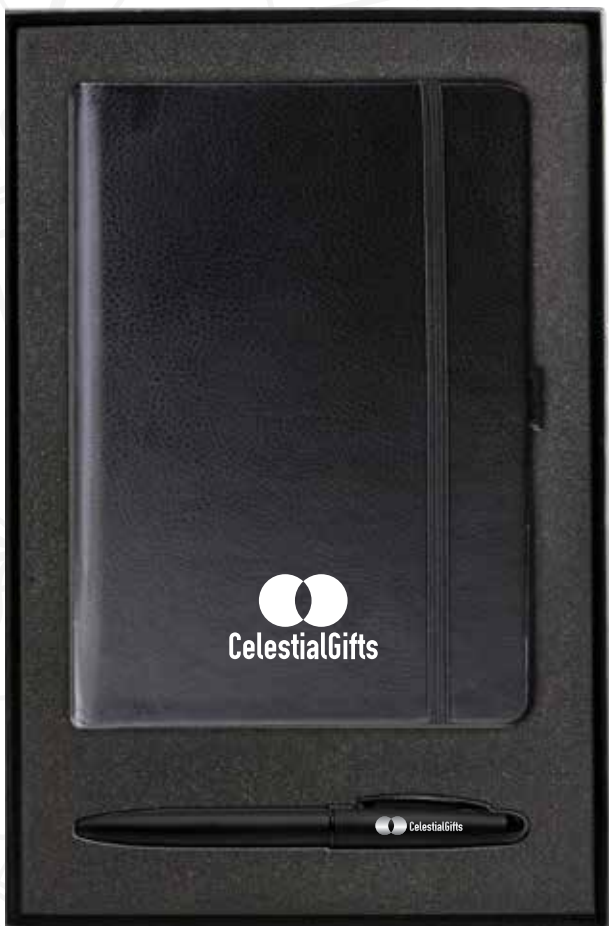

Giftbox-11401: Dimension : 200x310 mm

GS-10

Enhance your promotional gift sets with the inclusion of cushioned gift boxes.

Product Includes : Cork Notebook(11465), Cork Metal pen(11513), Cork & wheat straw powerbank(11488)

Giftbox-11401: Dimension : 200x310 mm

GS-11

Enhance your promotional gift sets with the inclusion of cushioned gift boxes.

Product Includes : PU Notebook (11464), Metal pen(11371).

Giftbox-11401: Dimension : 200x310 mm

GS-12

Enhance your promotional gift sets with the inclusion of cushioned gift boxes.

Product Includes : PU Notebook(11449), Metal pen (11370)

Giftbox-11401: Dimension : 200x310 mm

Lightup Logo Giftset

The Lightup feature in our products transforms your logo into a captivating, illuminated display. Whether it's on a Powerbank, RPET Charging Cable, or Wireless Charger, your brand shines brightly, making a memorable and impactful impression. Stand out with the brilliance of Lightup.