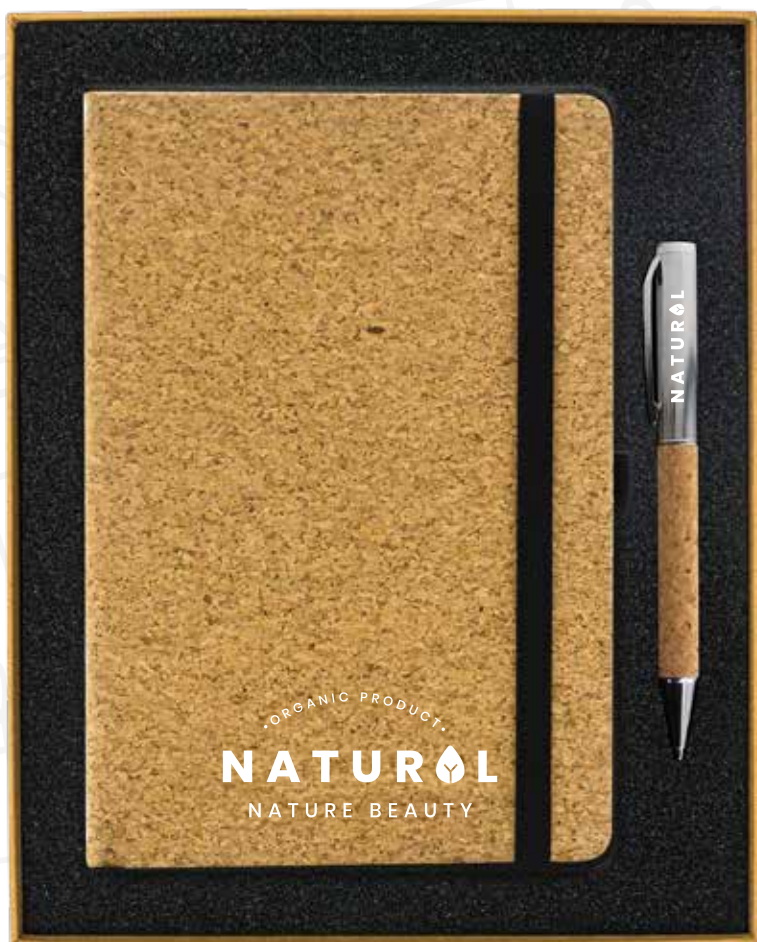

GS-01

Enhance your promotional gift sets with the inclusion of cushioned gift boxes.

Product Includes : Mini powerbank(11458), Swivel USB with silver plate(11145) and Reel badge(11121).

Giftbox-11099 : Color : white, Dimension : 195x145 mm

GS-02

Enhance your promotional gift sets with the inclusion of cushioned gift boxes.

Product Includes : Mini powerbank(11458), Swivel USB with silver plate(11145) and Zipper leather card holder(11198).

Giftbox-11097 : Color : Black, Dimension : 195x145mm